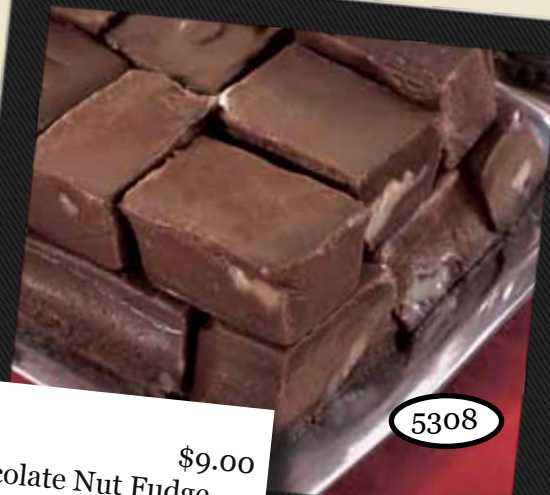

5111

5111 **\$10.00**
Dulce De Leche
Goey, milky caramel is enrobed in a smooth milk chocolate. 6 oz. box.

7783

7783 **\$10.00**
Dark Chocolate Coconut
Creamy oasis of tender coconut surrounded by delicious dark chocolate. 6 oz. box.

5325

7770 **\$9.00**
Cookies & Cream Clusters
Smooth & creamy vanilla coating swirled with chocolate cookie morsels in our famous cluster shape! 5.5 oz box.

5308

5308 **\$9.00**
Chocolate Nut Fudge
Rich and creamy fudge filled with walnuts! 9 oz. box.